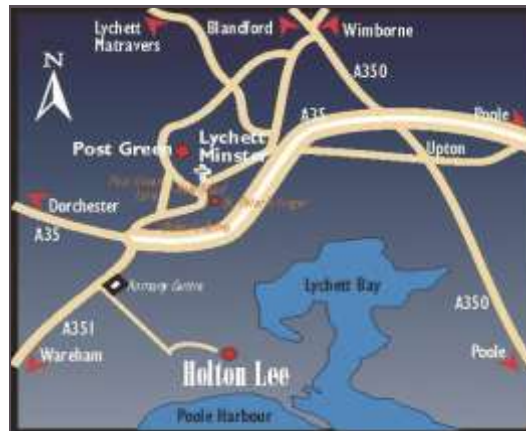

# Directions

Holton Lee is 6 miles away from Poole and 4 miles from Wareham.

From the Bakers Arms roundabout, take the A351 to Wareham. After 500 metres turn left into Holton Lee.